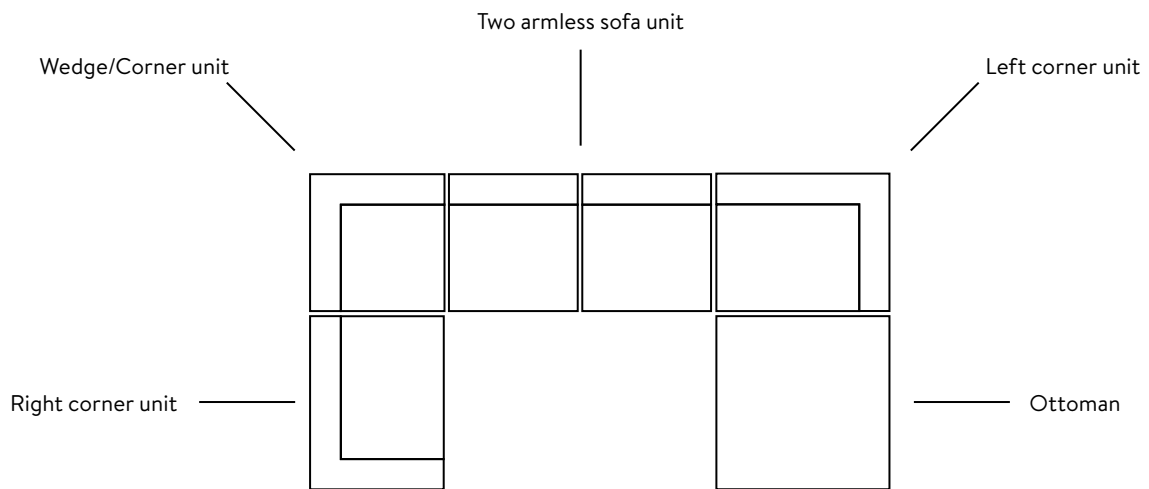

Creating the look from previous page