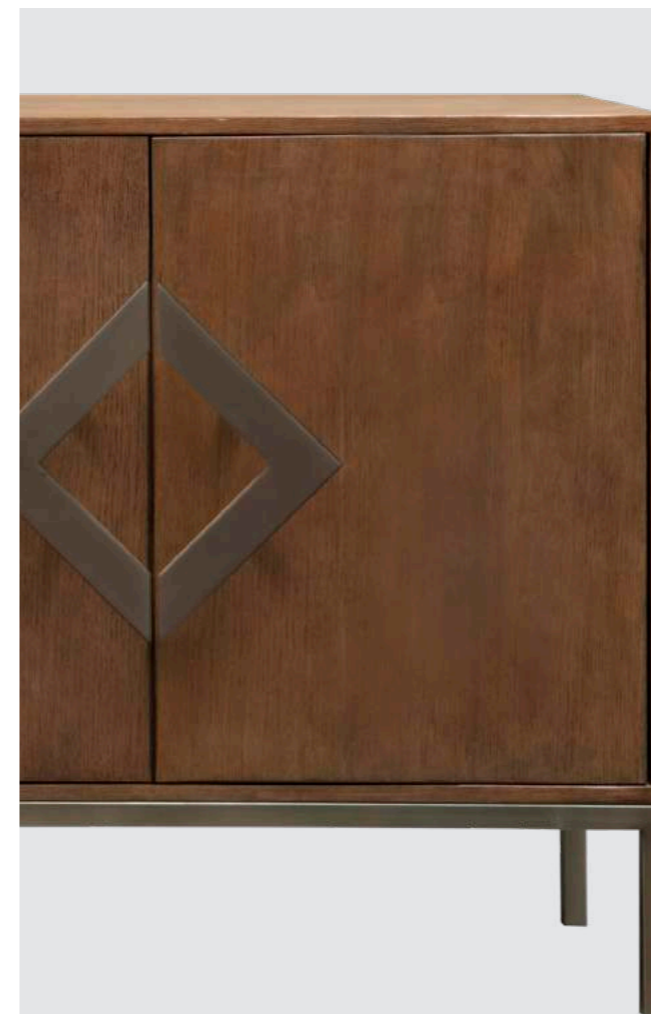

SIDEBOARD

MALUKU

2000 x 800 x 400

**Product Details**

This floating sideboard features checkerboard veneer doors, brass caps and statement square brass handles, while soft-close hinges enhance everyday use.

SIDEBOARD

EBONY

2130 x 480 x 860

**Product Details**

The Ebony sideboard is created from oak timber and includes a metallic inlay. A luxurious black and gold finish is complemented by shaped door fronts and oversized handles.

SIDEBOARD

LIVINGSTONE

1930 X 460 X 860

**Product Details**

Artisan crafted antique handles and textured veneer panels result in a contemporary yet sophisticated look.

SIDEBOARD

ALONSO

1830 x 860 x 460