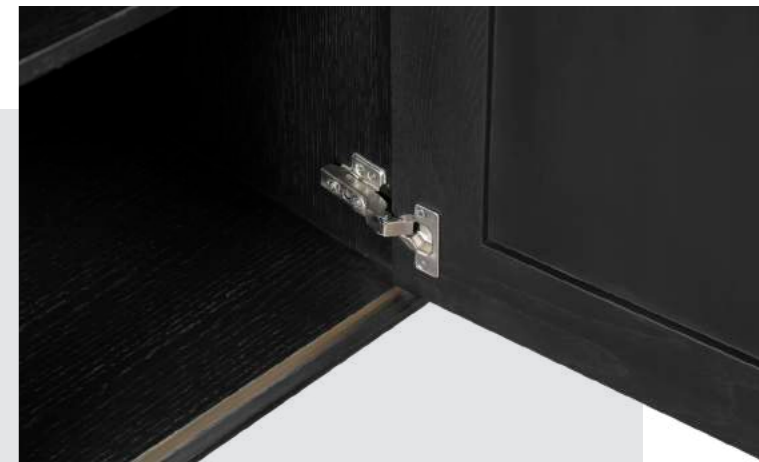

Product Details

The Ebony sideboard is created from oak timber and includes a metallic inlay. A luxurious black and gold finish is complemented by shaped door fronts and oversized handles.