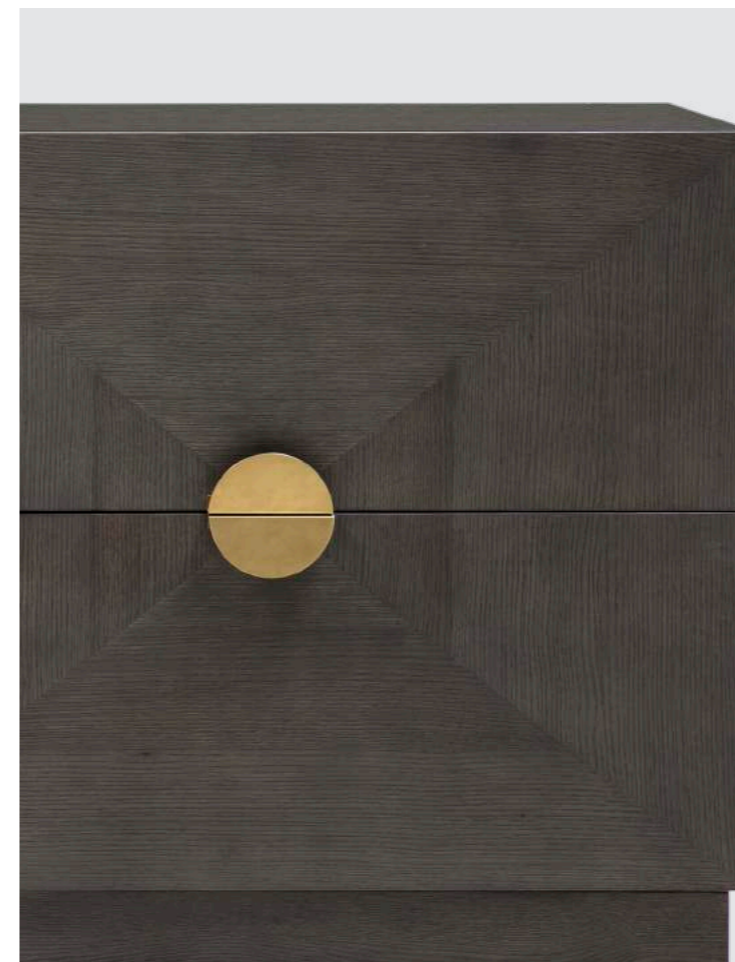

**Product Details**

This modern design is created from ash timber and features statement metal framing with an antiqued brass finish.

**SIDEBOARD**

2425 x 460 x 650

**SAHARA**

**Product Details**

Made from ash timber, the Sahara floating sideboard features a fluid line design and metal base.

**Product Details**

Textured veneer panels and minimalist brass handles make this a simple statement piece. Created from oak timber, the Java pedestal features soft-close runners for easy everyday use.

CHEST OF DRAWERS

BECKWOURTH

1370x460x860

**Product Details**

A stately, floating design is complemented with a checkerboard veneer. Brass caps and handles offer an air of formality, while soft-close runners enhance function.

CHEST OF DRAWERS

JAVA

1820x500x812

**Product Details**

Textured veneer panels and minimalist brass handles make this a simple statement piece. Created from oak timber, the Java chest of drawers features soft-close runners for easy everyday use.