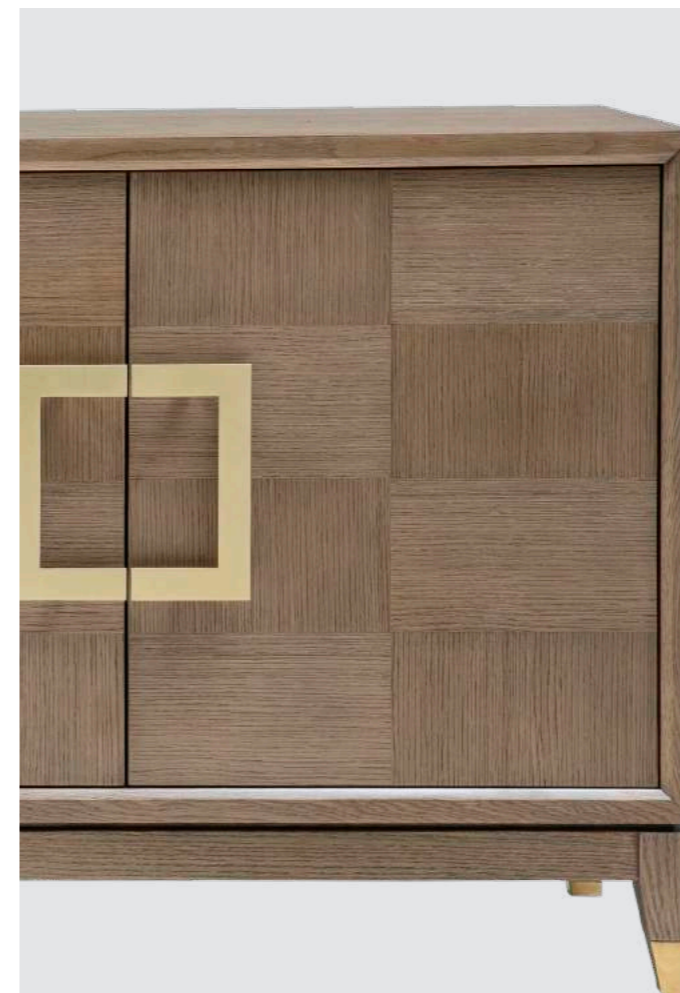

# SIDEBOARDS

**SIDEBOARD**

2000x450x800

**JAVA**

**Product Details**

Textured veneer panels and minimalist brass handles make this a simple statement piece. Created from oak timber, the Java sideboard features soft-close hinges for easy everyday use.

SIDEBOARD

MALUKU

2000 x 800 x 400

**Product Details**

This floating sideboard features checkerboard veneer doors, brass caps and statement square brass handles, while soft-close hinges enhance everyday use.